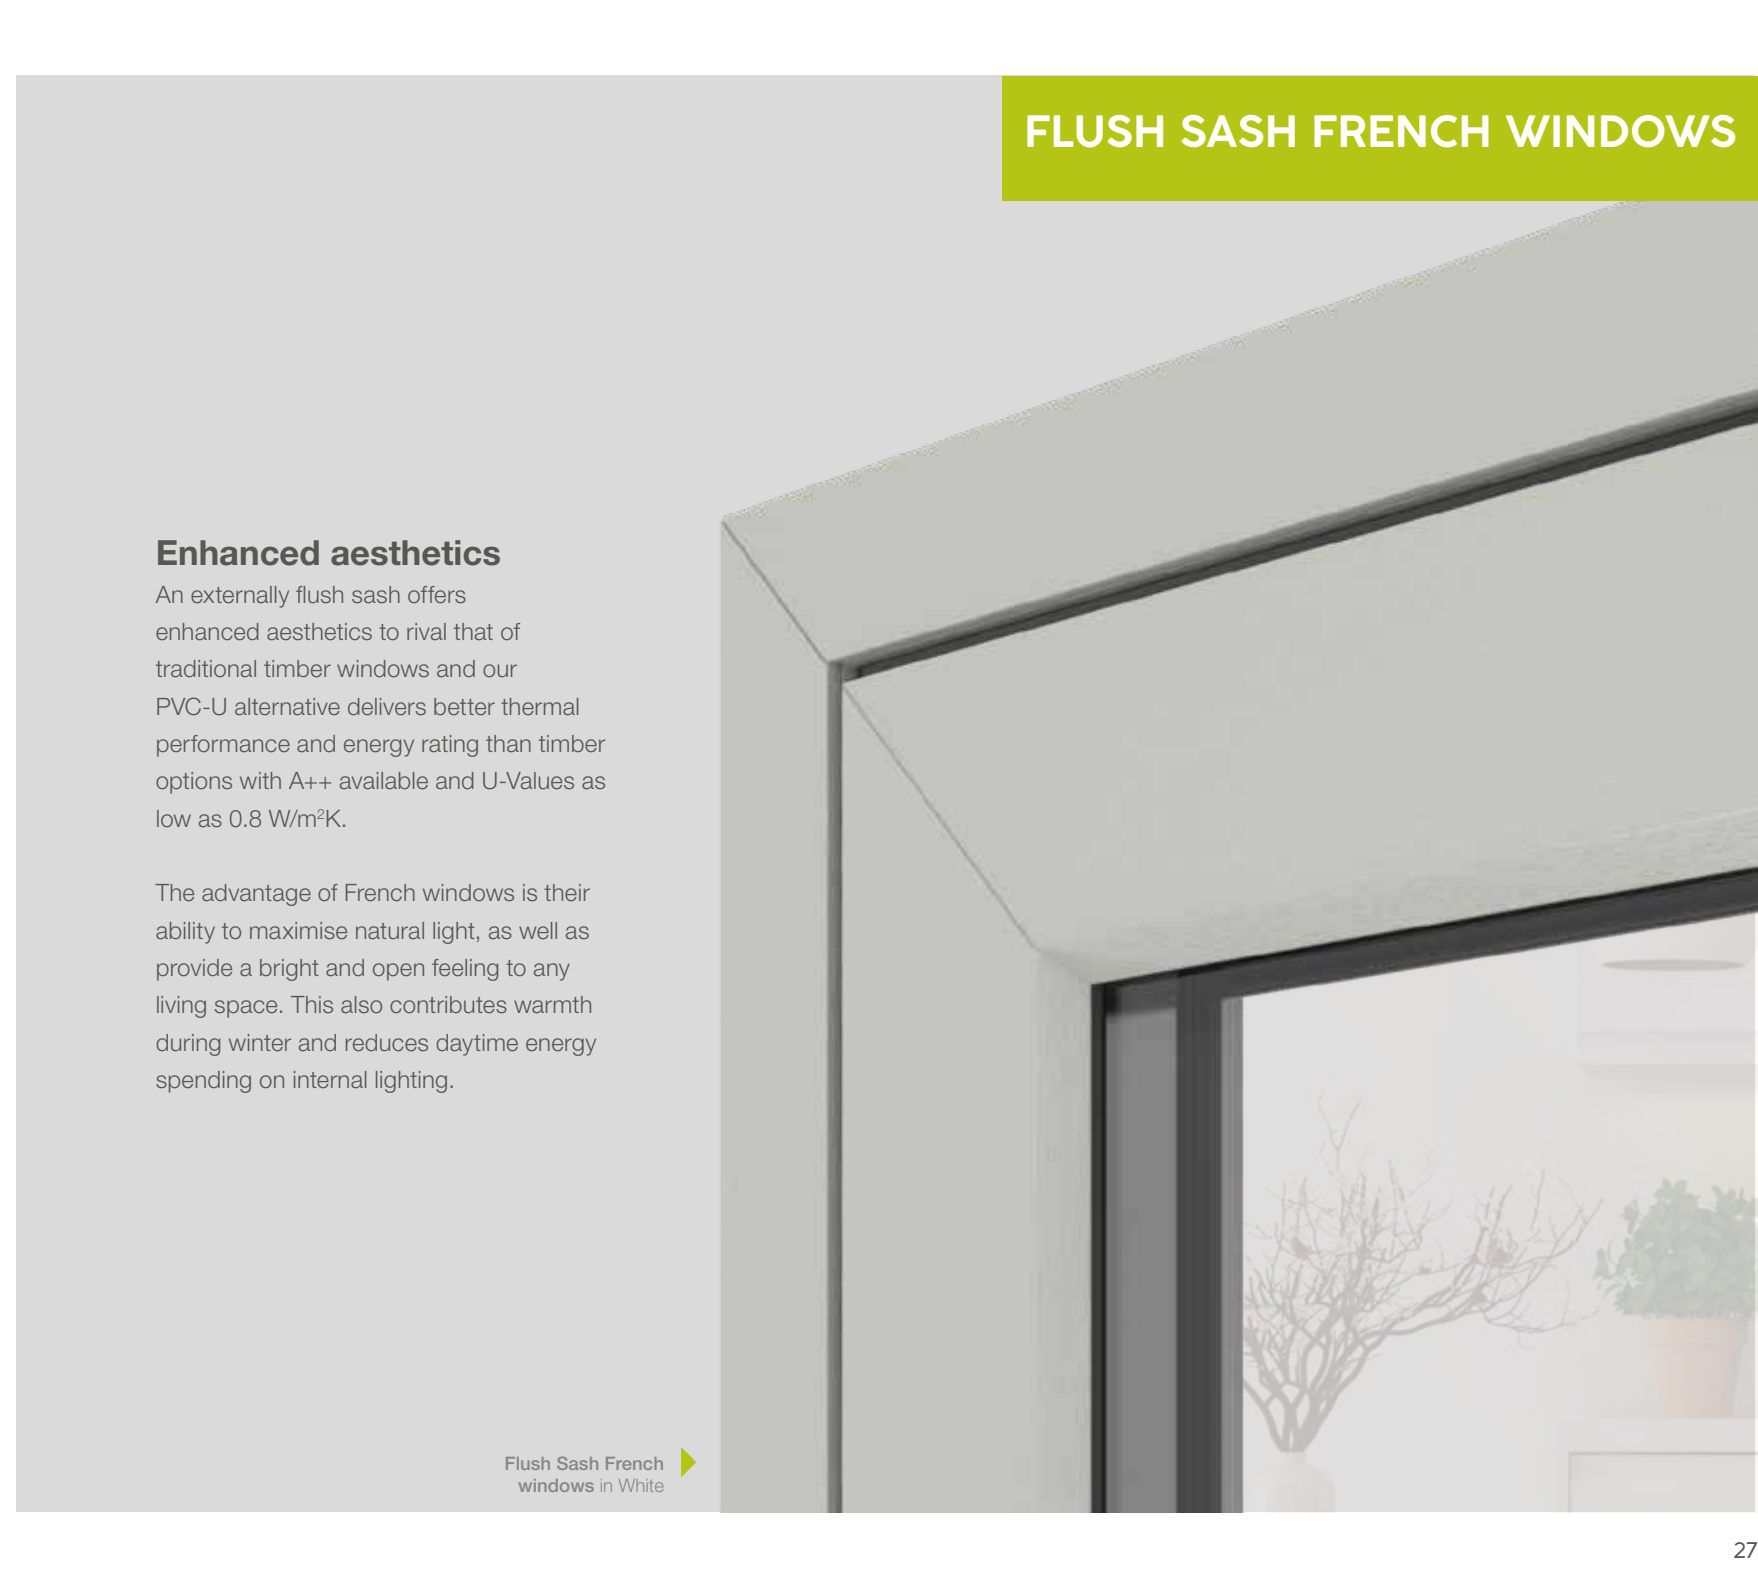

FLUSH SASH FRENCH WINDOWS

Enhanced aesthetics

An externally flush sash offers enhanced aesthetics to rival that of traditional timber windows and our PVC-U alternative delivers better thermal performance and energy rating than timber options with A++ available and U-Values as low as 0.8 W/m²K.

The advantage of French windows is their ability to maximise natural light, as well as provide a bright and open feeling to any living space. This also contributes warmth during winter and reduces daytime energy spending on internal lighting.

Flush Sash French windows in White ▶